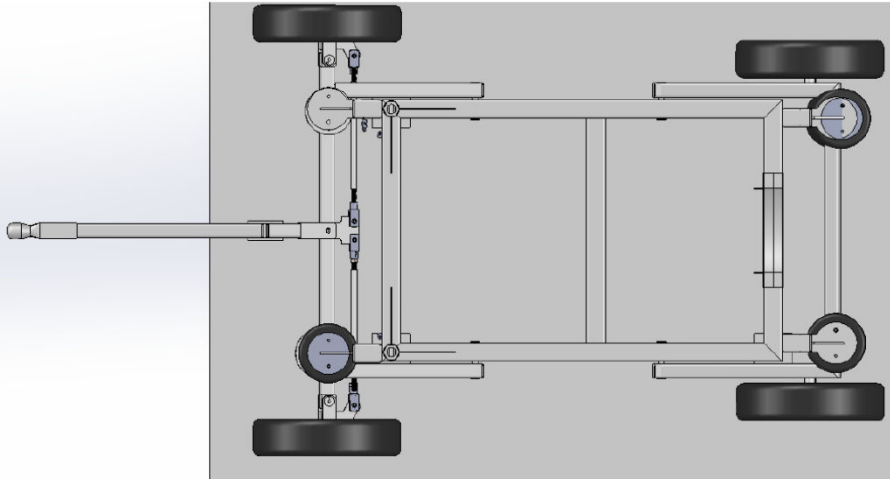

LM2500 Air Ride Dolly

1/22/2015

Starfish Engineering Associates - Privileged and Confidential -
Do not share without written authorization

LM2500 Dolly Views

1/22/2015

Starfish Engineering Associates - Privileged and Confidential -
Do not share without written authorization

LM2500 Dolly GG

1/22/2015

Starfish Engineering Associates - Privileged and Confidential -
Do not share without written authorization